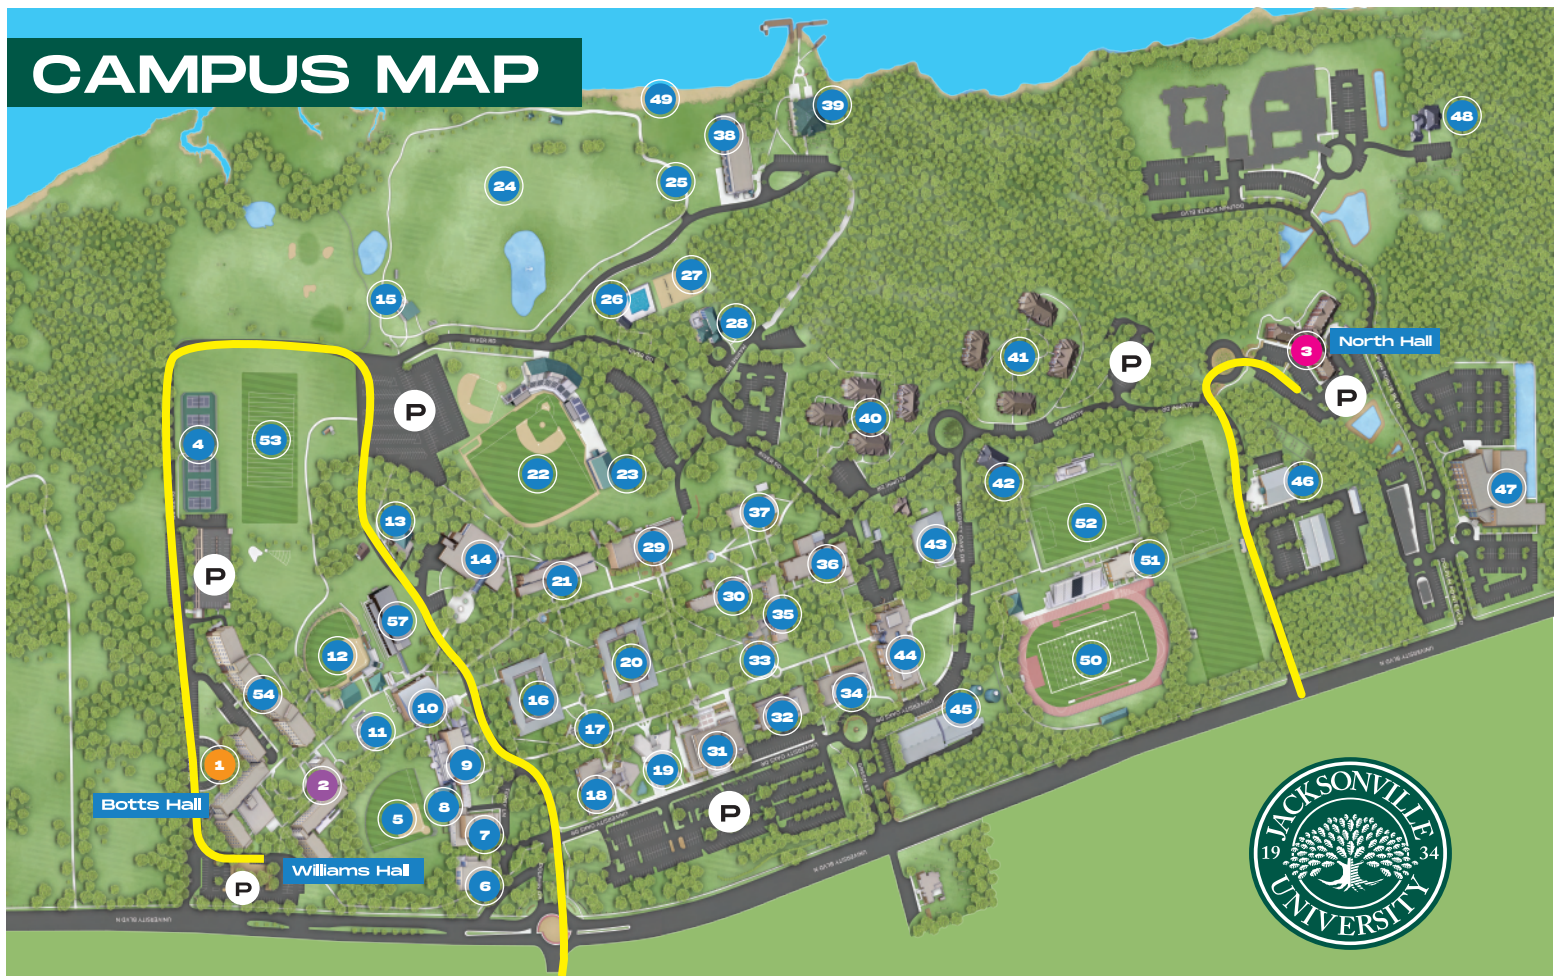

CAMPUS MAP

BUILDINGS & FACILITIES

- 6** Terry Concert Hall
- 7** Swisher Theater
- 8** Brest Dance Pavilion
- 9** Phillips Fine Arts Building
- 13** Moran Center
- 14** Kinne University Center
- Post Office, Bookstore
- Riverview Dining Hall, Starbucks
- 15** Aaron Bean Amphitheater
- 16** Council Building
- 17** duPont Plaza
- 18** Gooding Building
- 19** Frisch Family Welcome Center
- Office of Admissions
- JAX Outfitters
- 20** Founders Building
- 21** Davis Student Commons
- Nimnicht Fitness Center, Chick-Fil-A
- 24** Dolphin Green
- 25** Cost Trail
- 26** Lonnie Wurn Pool
- 28** River House
- 29** Carl S. Swisher Library
- 30** Swisher Science Building
- 31** Howard Administration Building
- University Advancement
- Campus Security
- 32** STEAM Building
- 33** Nelms Plaza
- 34** Keigwin School of Nursing
- 35** Nelms Science Building
- 36** Merritt-Penticoff Science Building
- 37** Reid Medical Science Center
- 38** Marine Science Research Institute
- 39** Negaard Rowing Center
- 42** Wilma's Little People's School
- 44** Davis College of Business & Technology
- 45** 2D and 3D Art Studios
- 46** Fowler NROTC Building
- 47** Health Sciences Complex
- 48** Nelson Occupational Therapy & Rehabilitation Technology Health Center
- 49** Kurzius Beach and Pavilion

ATHLETIC FACILITIES

- 4** Tennis Center
- 5** Intramural Softball Field
- 10** Historic Swisher Gymnasium
- 11** Basketball Courts
- 12** Pruitt Softball Complex
- 22** John Sessions Stadium
- 23** C. Peter Cost Hitting and Pitching Facility
- 27** Payne Sand Volleyball Court
- 43** Athletic Field House
- 50** Rock Stadium
- 51** Rock Lacrosse Center
- 52** Southern Oak Stadium
- 53** Intramural Athletic Field

CAMPUS HOUSING

- 1** Botts Hall
- 2** Williams Hall
- 3** North Hall
- 40** Village Apartments: Cascone, Shircliff, Walker & Wilson
- 41** Village Apartments: Mann, Weatherford, Wodehouse, & Martire.
- 54** OakHall